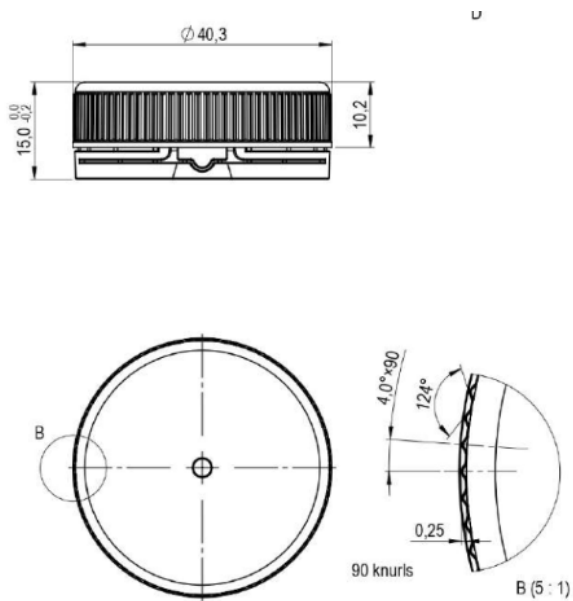

## 38mm Tethered Screw Caps

### General info

|                    |                     |
|--------------------|---------------------|
| Item no. (SKU):    |                     |
| Finish:            | <b>Smooth</b>       |
| Liner:             |                     |
| Thread:            | <b>38mm 3-start</b> |
| Dosage:            | <b>N/A</b>          |
| Hole Size:         | <b>N/A</b>          |
| Material:          | <b>PE</b>           |
| Colour:            | <b>Silver</b>       |
| Print Areas:       | <b>N/A</b>          |
| Country of Origin: | <b>Lithuania</b>    |

#### Packed in Boxes

|                            |                        |
|----------------------------|------------------------|
| Box Dimensions (mm):       | <b>594 x 394 x 448</b> |
| Quantity per box (pcs):    | <b>3500</b>            |
| Boxes per pallet (pcs):    | <b>20</b>              |
| Quantity per pallet (pcs): | <b>70000</b>           |
| Net weight (kg):           | <b>217</b>             |
| Gross weight (kg):         | <b>247</b>             |
| Pallet height (mm):        | <b>2400</b>            |